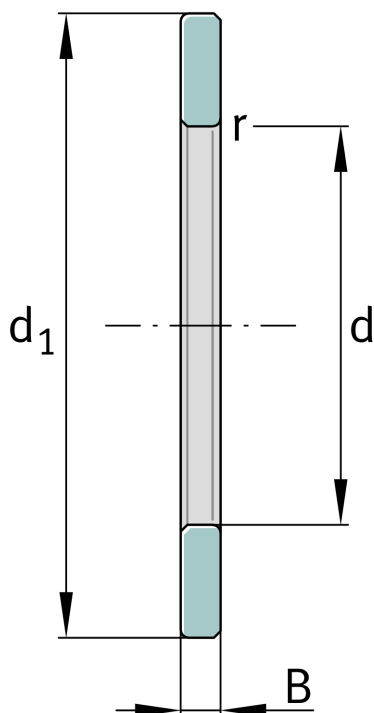

**WS89308**

Shaft locating washer

Schaeffler ID:
0000251940000Axial cylindrical roller bearings 893, single
direction, comprising K893, GS, WS

Technical information

**Main Dimensions & Performance Data**

d	40 mm	Bore diameter
d ₁	78 mm	Lip diameter shaft washer
B	7.5 mm	Height shaft washer
	200 g	Weight

Mounting dimensions

r _{min}	1 mm	minimum chamfer dimension
------------------	------	---------------------------